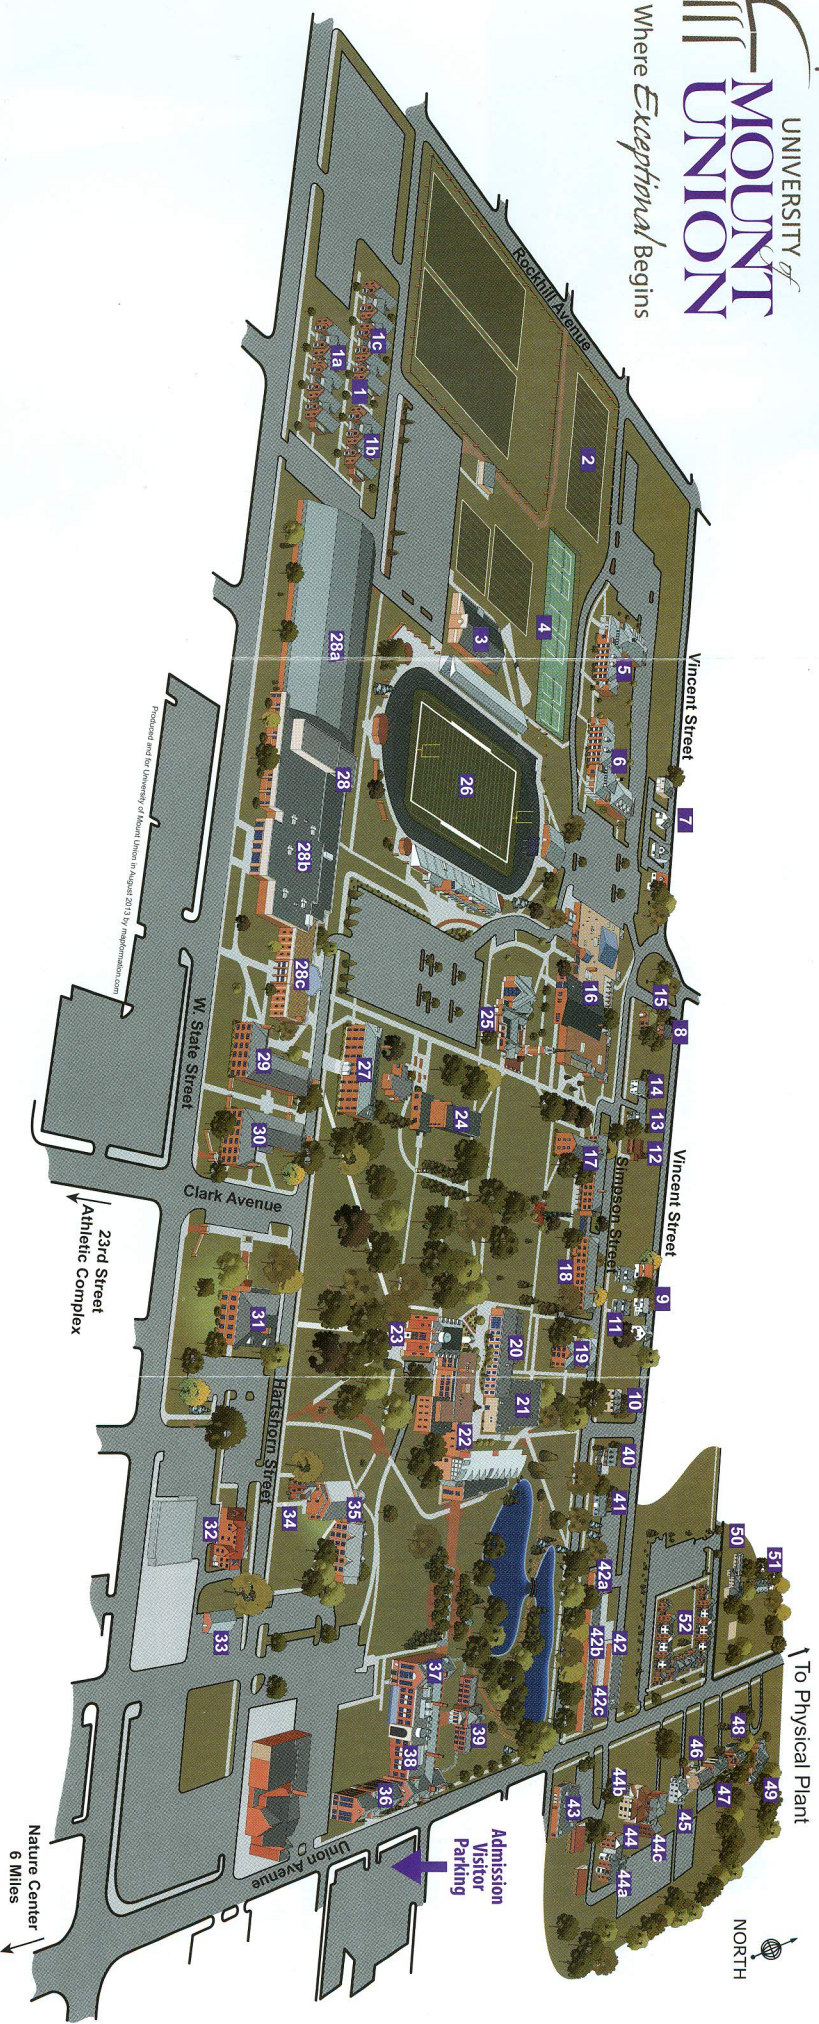

UNIVERSITY of  
**MOUNT  
UNION**

Where *Exceptional* Begins

*Campus Map*

**BUILDING KEY**

- |                                       |  |   |
|---------------------------------------|--|---|
| 1. Hartshorn Street Townhouses        | 22. Kolenbrander-Harter Information Center (Library)         | 37. Bracy Hall of Science                   |
| 1a. Orwick Court                      | 23. Chapman Hall   | 38. Clarke Astronomical Observatory         |
| 1b. Adams Court                       | 24. King Residence Hall                                      | 39. Garner Welcome Center                   |
| 1c. Grove Court                       | 25. Dewald Chapel  | 40. Alpha Xi Delta Sorority House           |
| 2. Montgomery Field                   | 26. Mount Union Stadium                                      | 41. Alpha Delta Pi Sorority House           |
| 3. Gulling Training Center            | 27. Miller Residence Hall                                    | 42. Performing Arts Center                  |
| 4. Whitehill Tennis Courts            | 28. McPherson Academic and Athletic Complex (The MAAC)       | (completion winter of 2015)                 |
| 5. Shields Residence Hall             | 28a. Peterson Field House                                    | 42a. Performance Hall (Black Box Theatre)   |
| 6. Bica-Ross Residence Hall           | 28b. Timken Physical Education Building                      | 42b. Art Gallery                            |
| 7. 532 - 564 Vincents St.             | 28c. McPherson Center for Health and Well-Being              | 42c. Cope Music Hall (Presser Recital Hall) |
| 8. Weber House                        | 29. McCreedy Residence Hall                                  | 43. William H. Eells Art Center             |
| 9. 330 - 254 Vincents St.             | 30. Cunningham Residence Hall                                | 44. Brown Village                           |
| 10. 205 Simpson St.                   | 31. Beeghly Hall   | 44a. Jae Manor                              |
| 11. Black Cultural Center             | 32. van den Eynden Hall                                      | 44b. Keller Manor                           |
| 12. Alpha Chi Omega Sorority House    | 33. Structural and Geotechnical Engineering and Projects Lab | 44c. Clutter Manor                          |
| 13. 355 Simpson St.                   | 34. Keener House   | 45. Perry F. King Guest House               |
| 14. Campus Security                   | 35. Holies-Peterson Residence Hall                           | 46. Sigma Nu Fraternity House               |
| 15. 431 Simpson St.                   | 36. Gallaher Hall  | 47. Alpha Tau Omega Fraternity House        |
| 16. Hoover-Price Campus Center        |  | 48. Delta Sigma Tau Sorority House          |
| 17. McMaster Residence Hall           |  | 49. Fred J. Haupt President's House         |
| 18. Ketcham Residence Hall            |  | 50. Sigma Alpha Epsilon Fraternity House    |
| 19. Elliott Residence Hall            |  | 51. Phi Kappa Tau Fraternity House          |
| 20. Engineering and Business Building |  | 52. Union Avenue Townhouses                 |
| 21. Tolerton and Hood Hall            |  |   |