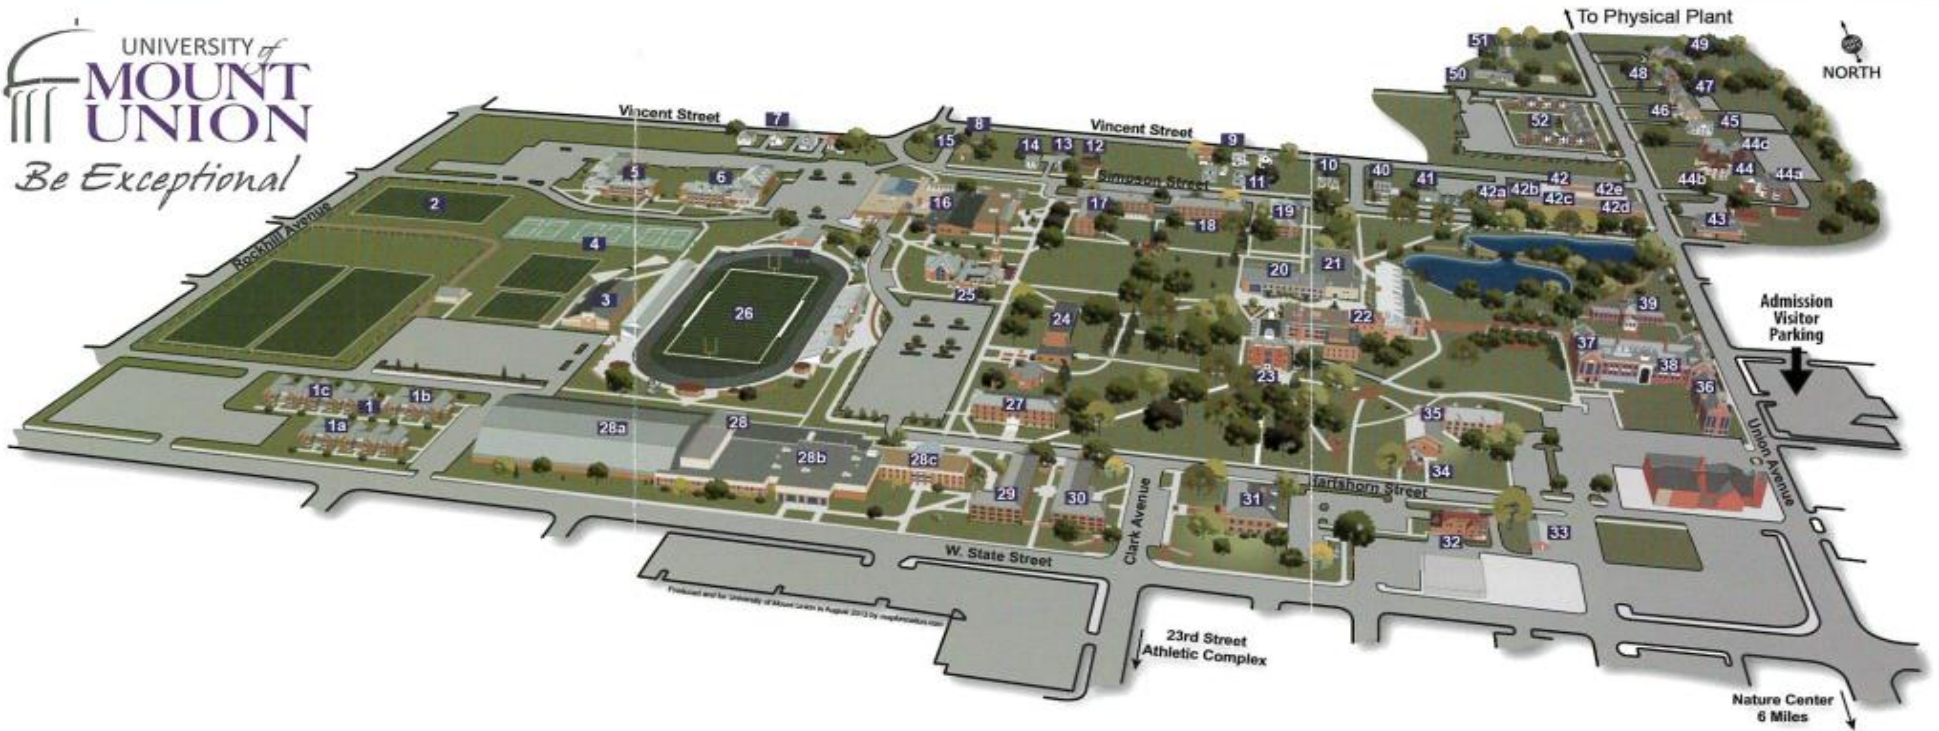

BUILDING KEY