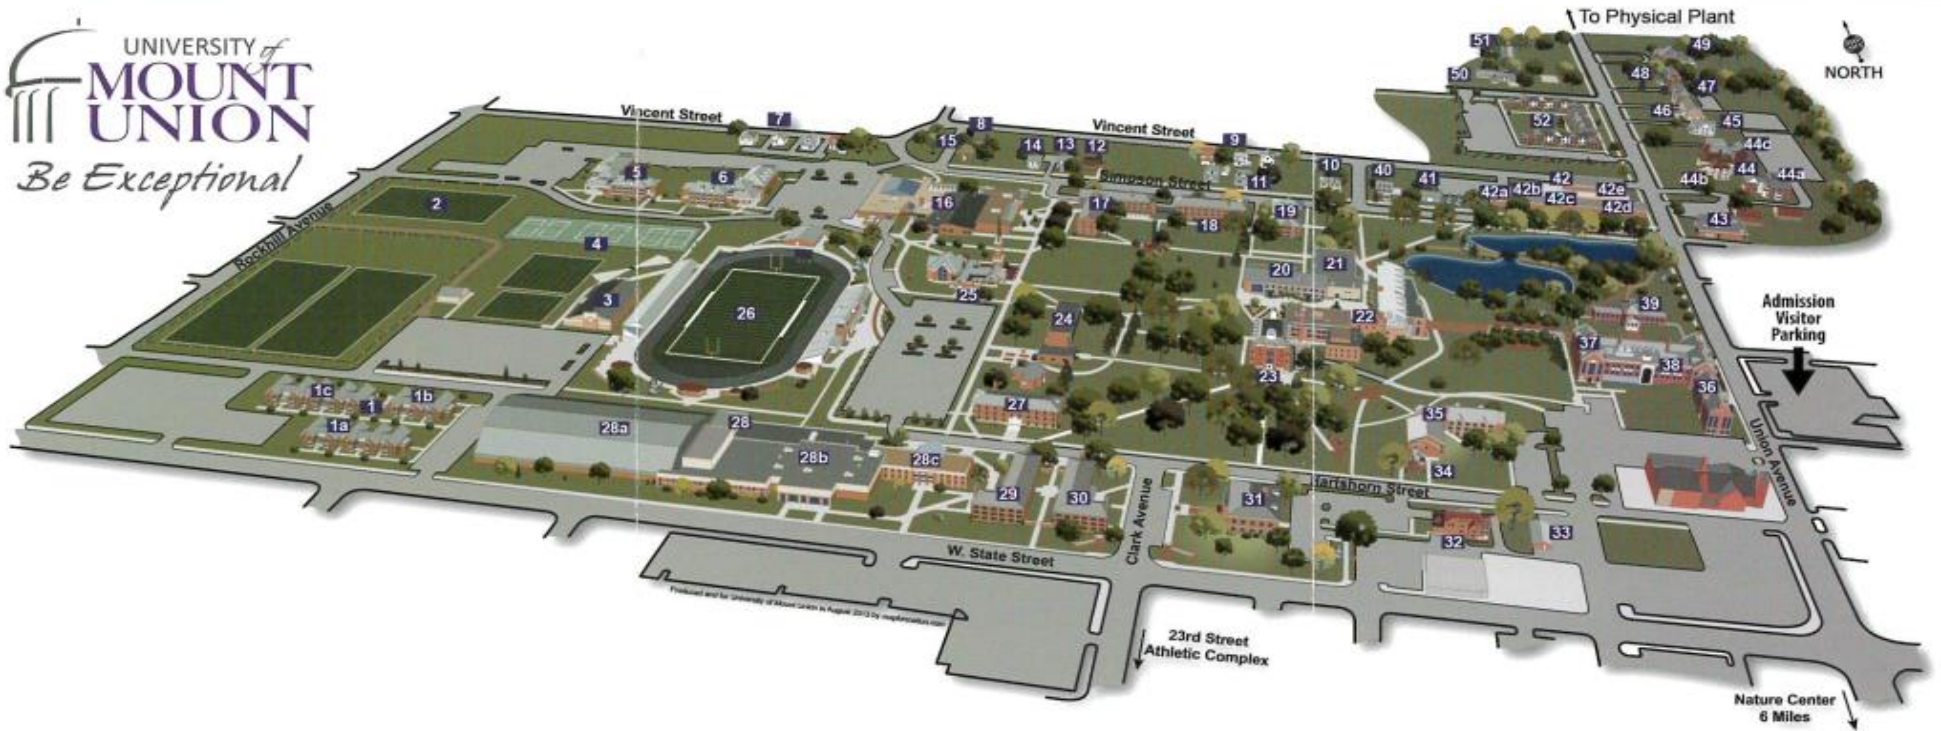

BUILDING KEY